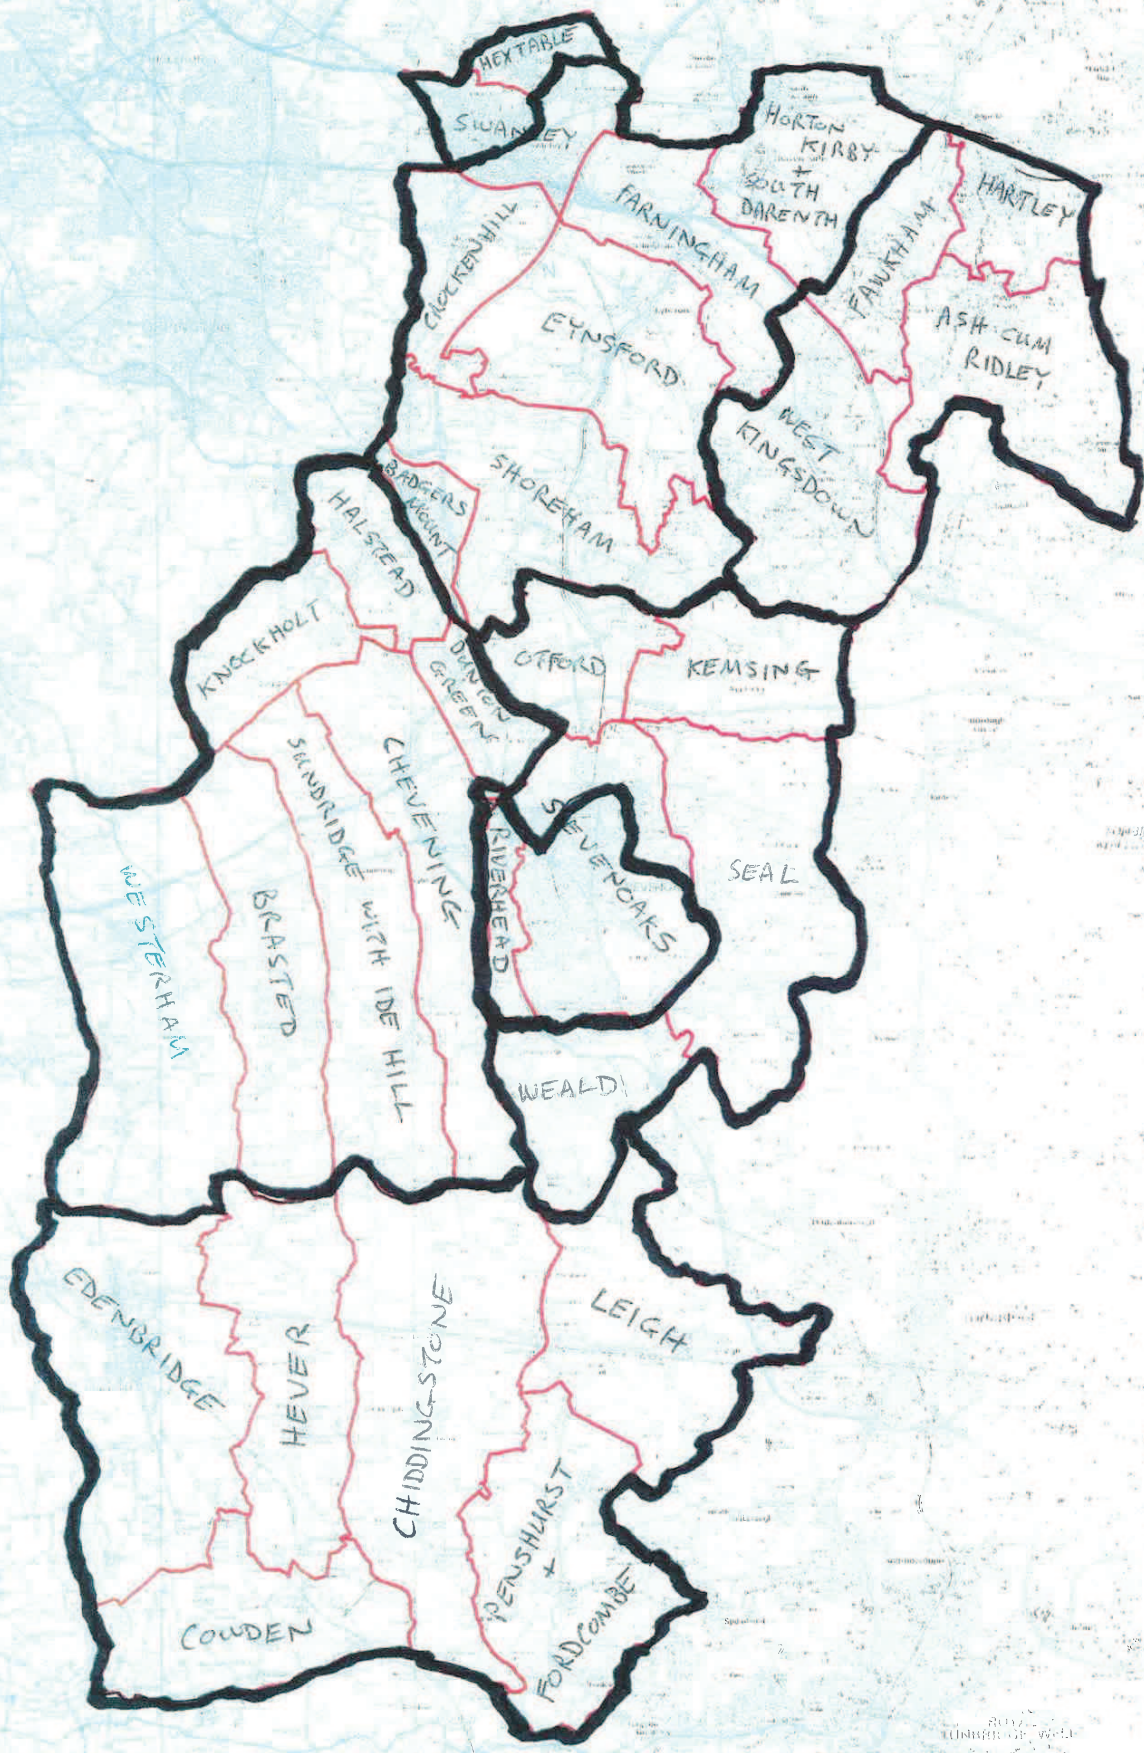

Current 7 divisions

Sevenoaks Parishes

CURRENT 7 DIVISIONS

Scale: 1:100,000  
Date: May 2015